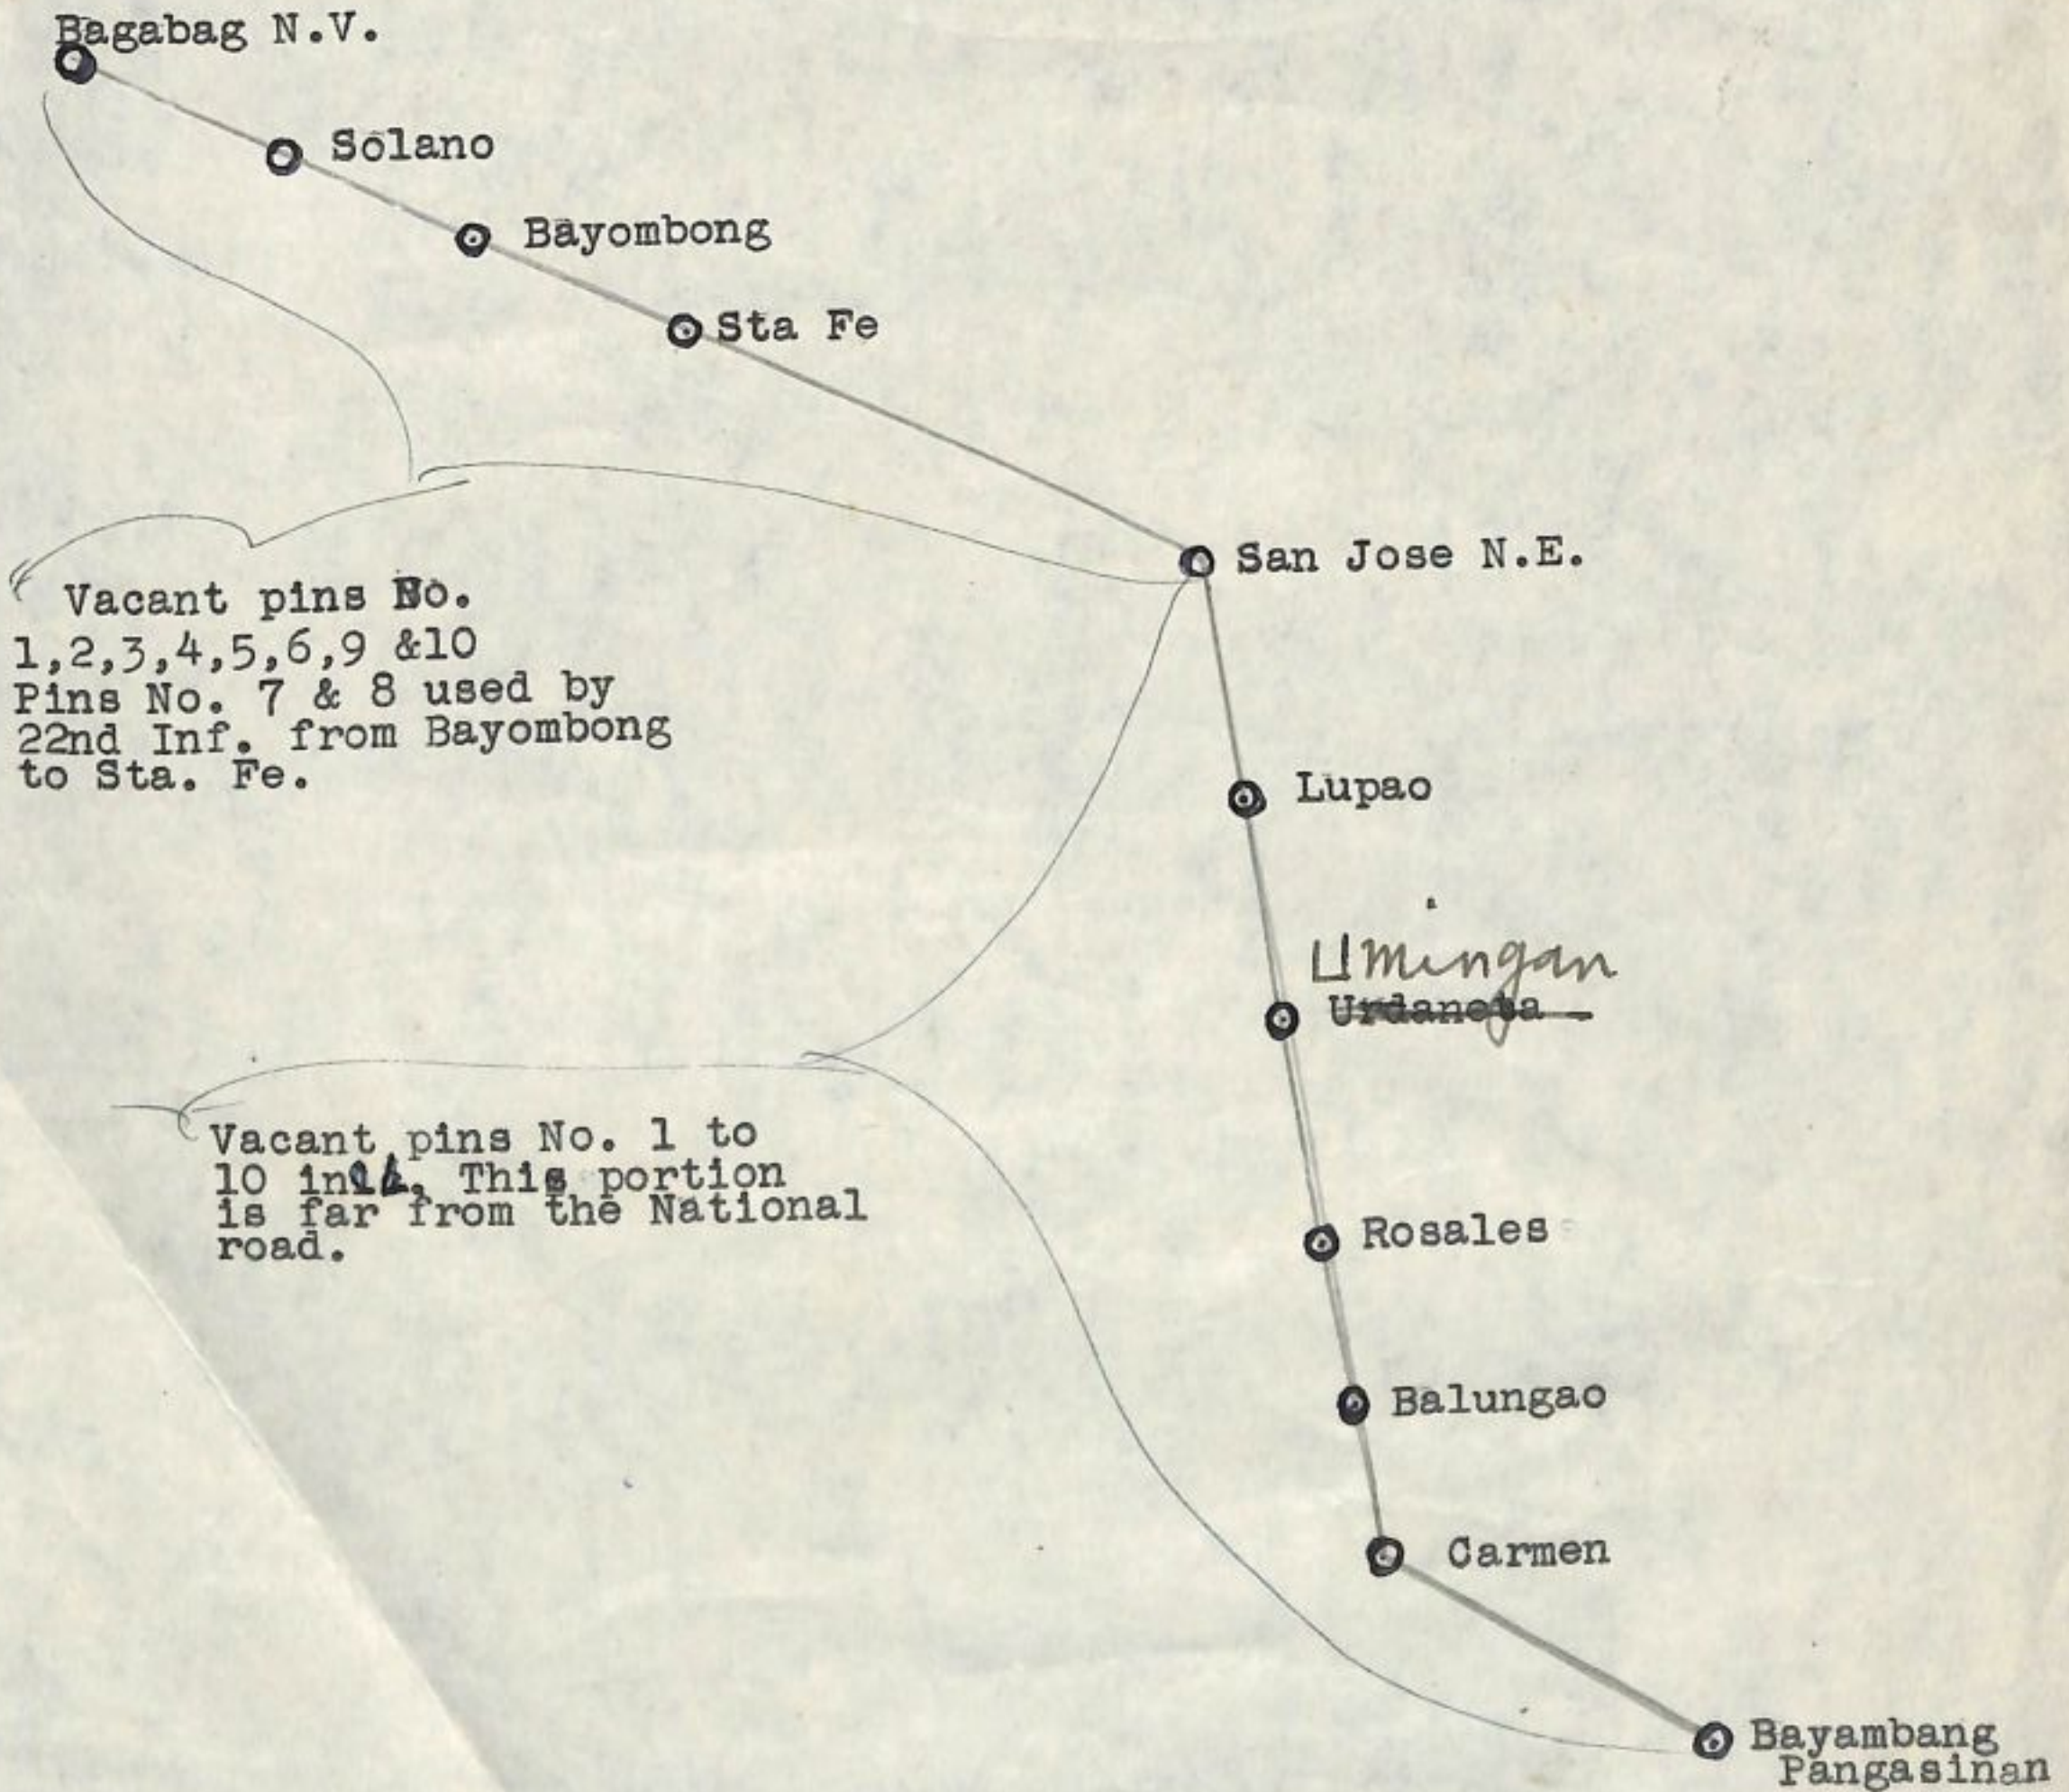

DECLASSIFIED

Authority NND 883078

061 Maps & Mosaics Luzon 2ND MD

DECLASSIFIED  
Authority NND 883078

SKETCH SHOWING ROUTE OF POLE LINE USED FORMERLY  
BY THE U. S. ARMY.

MM

DECLASSIFIED  
Authority NND 883078

194  
76

2-H T D  
H T D 632

T D 632  
C T D 632

B T D 632

Ren T D 632

OVERLAY SHOWING BOUNDARYS

632 T. D. BN.

0800 I. MARCH 1945

MAP REF: LUZON SERIES-1:259000

185  
87

DECLASSIFIED  
Authority NND 883078

061 Maps & Mosaics Luzon 2ND MD

**DECLASSIFIED**  
Authority AMD 883078